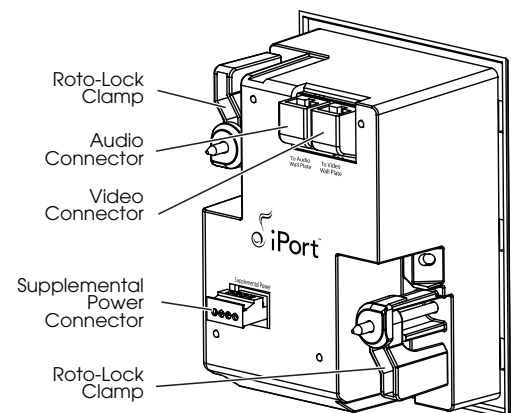

The iPort IW-21's RJ-45 modular connections delivers unbalanced audio and video up to 30 feet, for use with local-zone audio/video systems. IR capability via the illuminated LED on the faceplate allows control of the volume and essential iPod menu and playback functions by an optional iPort EX-1 remote. The included wall plates provide stereo RCA audio and a composite video connection for output of iPod video content. The IW-21's front panel features a lighted status indicator and is designed to accept all Apple dock connector iPod models. It includes a back support, — a rubberized adjustment disc that compensates for the varying thicknesses of different iPod models.

## iPort IW-21 Features

- Delivers local-zone unbalanced audio up to 30 feet from the iPort.
- Built-in preamplifier allows variable volume control via the iPod's volume control or an optional iPort remote.
- Delivers unbalanced video up to 30 feet from iPort.
- IR allows remote control of most iPod/iPod touch audio functions via an optional iPort remote.
- Regulated DC power supply charges the iPod/iPod touch while it is docked.
- Designed for easy docking/undocking of iPod
- Connects to wall plates with Cat5 cables via RJ-45 connectors
- Easy to install via Roto-Lock® mounting clamps
- Paintable flange

## IW-21 Includes

- (1) iPort dock (faceplate and utility box)
- (1) Audio wall plate
- (1) Unbalanced video wall plate and cable
- (1) Regulated power supply with USA plug

Dimensions (W x H x D): 4¾" x 6 5/16" x 3½" (121mm x 160mm x 89mm)  
 Cut-Out Dimensions (W x H): 4" x 5 9/16" (102mm x 141mm)