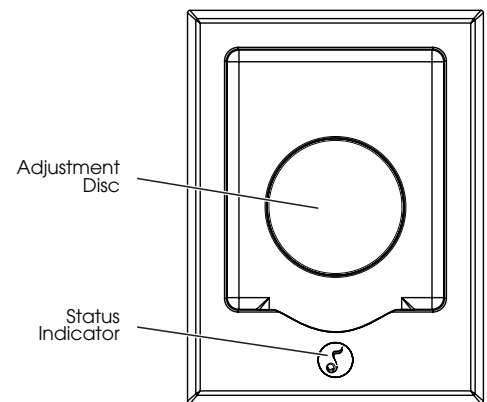

The iPort IW-21's RJ-45 modular connections delivers unbalanced audio and video up to 30 feet, for use with local-zone audio/video systems. IR capability via the illuminated LED on the faceplate allows control of the volume and essential iPod menu and playback functions by an optional iPort EX-1 remote. The included wall plates provide stereo RCA audio and a composite video connection for output of iPod video content. The IW-21's front panel features a lighted status indicator and is designed to accept all Apple dock connector iPod models. It includes a back support, — a rubberized adjustment disc that compensates for the varying thicknesses of different iPod models.

## iPort IW-21 Features

- Delivers local-zone unbalanced audio up to 30 feet from the iPort.
- Built-in preamplifier allows variable volume control via the iPod's volume control or an optional iPort remote.
- Delivers unbalanced video up to 30 feet from iPort.
- IR allows remote control of most iPod/iPod touch audio functions via an optional iPort remote.
- Regulated DC power supply charges the iPod/iPod touch while it is docked.
- Designed for easy docking/undocking of iPod
- Connects to wall plates with Cat5 cables via RJ-45 connectors
- Easy to install via Roto-Lock® mounting clamps
- Paintable flange

## IW-21 Includes

- (1) iPort dock (faceplate and utility box)
- (1) Audio wall plate
- (1) Unbalanced video wall plate and cable
- (1) Regulated power supply with USA plug

Dimensions (W x H x D): 4¾" x 6 5/16" x 3½" (121mm x 160mm x 89mm)  
 Cut-Out Dimensions (W x H): 4" x 5 9/16" (102mm x 141mm)