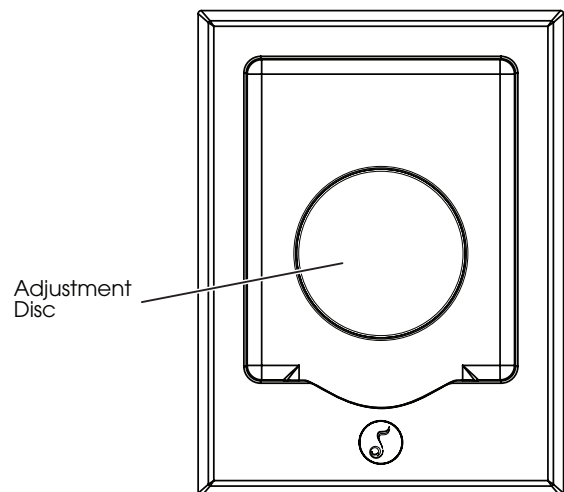

The iPort IW-20's RJ-45 modular connection delivers unbalanced audio up to 30 feet, for use with local-zone audio systems with their own volume control. The included audio wall plate provides stereo RCA audio connections and a connection point for the included regulated DC power supply. The IW-20 faceplate is designed to accept all Apple dock connector iPod models and includes a back support — a rubberized adjustment disc that compensates for the varying thicknesses of different iPod models.

### iPort IW-20 Features

- Delivers local-zone unbalanced audio up to 30 feet from the iPort. (Note: The audio system must supply volume control.)
- Regulated DC power supply charges the iPod/iPod touch while it is docked.
- Designed for easy docking/undocking of iPod
- Connects to wall plates with Cat5 cable via an RJ-45 connector
- Easy to install via Roto-Lock® mounting clamps
- Paintable flange

### IW-20 Includes

- (1) iPort dock (faceplate and utility box)
- (1) Audio wall plate
- (1) Regulated power supply with USA plug

Dimensions (W x H x D): 4¾" x 6 5/16" x 3½" (121mm x 160mm x 89mm)

Cut-Out Dimensions (W x H): 4" x 5 9/16" (102mm x 141mm)