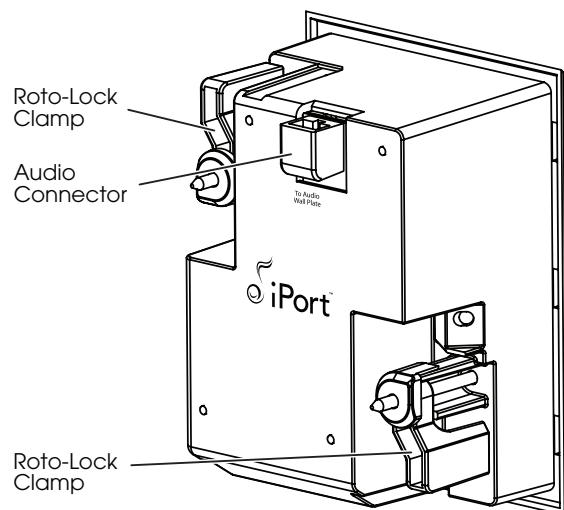

The iPort IW-20's RJ-45 modular connection delivers unbalanced audio up to 30 feet, for use with local-zone audio systems with their own volume control. The included audio wall plate provides stereo RCA audio connections and a connection point for the included regulated DC power supply. The IW-20 faceplate is designed to accept all Apple dock connector iPod models and includes a back support — a rubberized adjustment disc that compensates for the varying thicknesses of different iPod models.

### iPort IW-20 Features

- Delivers local-zone unbalanced audio up to 30 feet from the iPort. (Note: The audio system must supply volume control.)
- Regulated DC power supply charges the iPod/iPod touch while it is docked.
- Designed for easy docking/undocking of iPod
- Connects to wall plates with Cat5 cable via an RJ-45 connector
- Easy to install via Roto-Lock® mounting clamps
- Paintable flange

### IW-20 Includes

- (1) iPort dock (faceplate and utility box)
- (1) Audio wall plate
- (1) Regulated power supply with USA plug

Dimensions (W x H x D): 4¾" x 6 5/16" x 3½" (121mm x 160mm x 89mm)

Cut-Out Dimensions (W x H): 4" x 5 9/16" (102mm x 141mm)